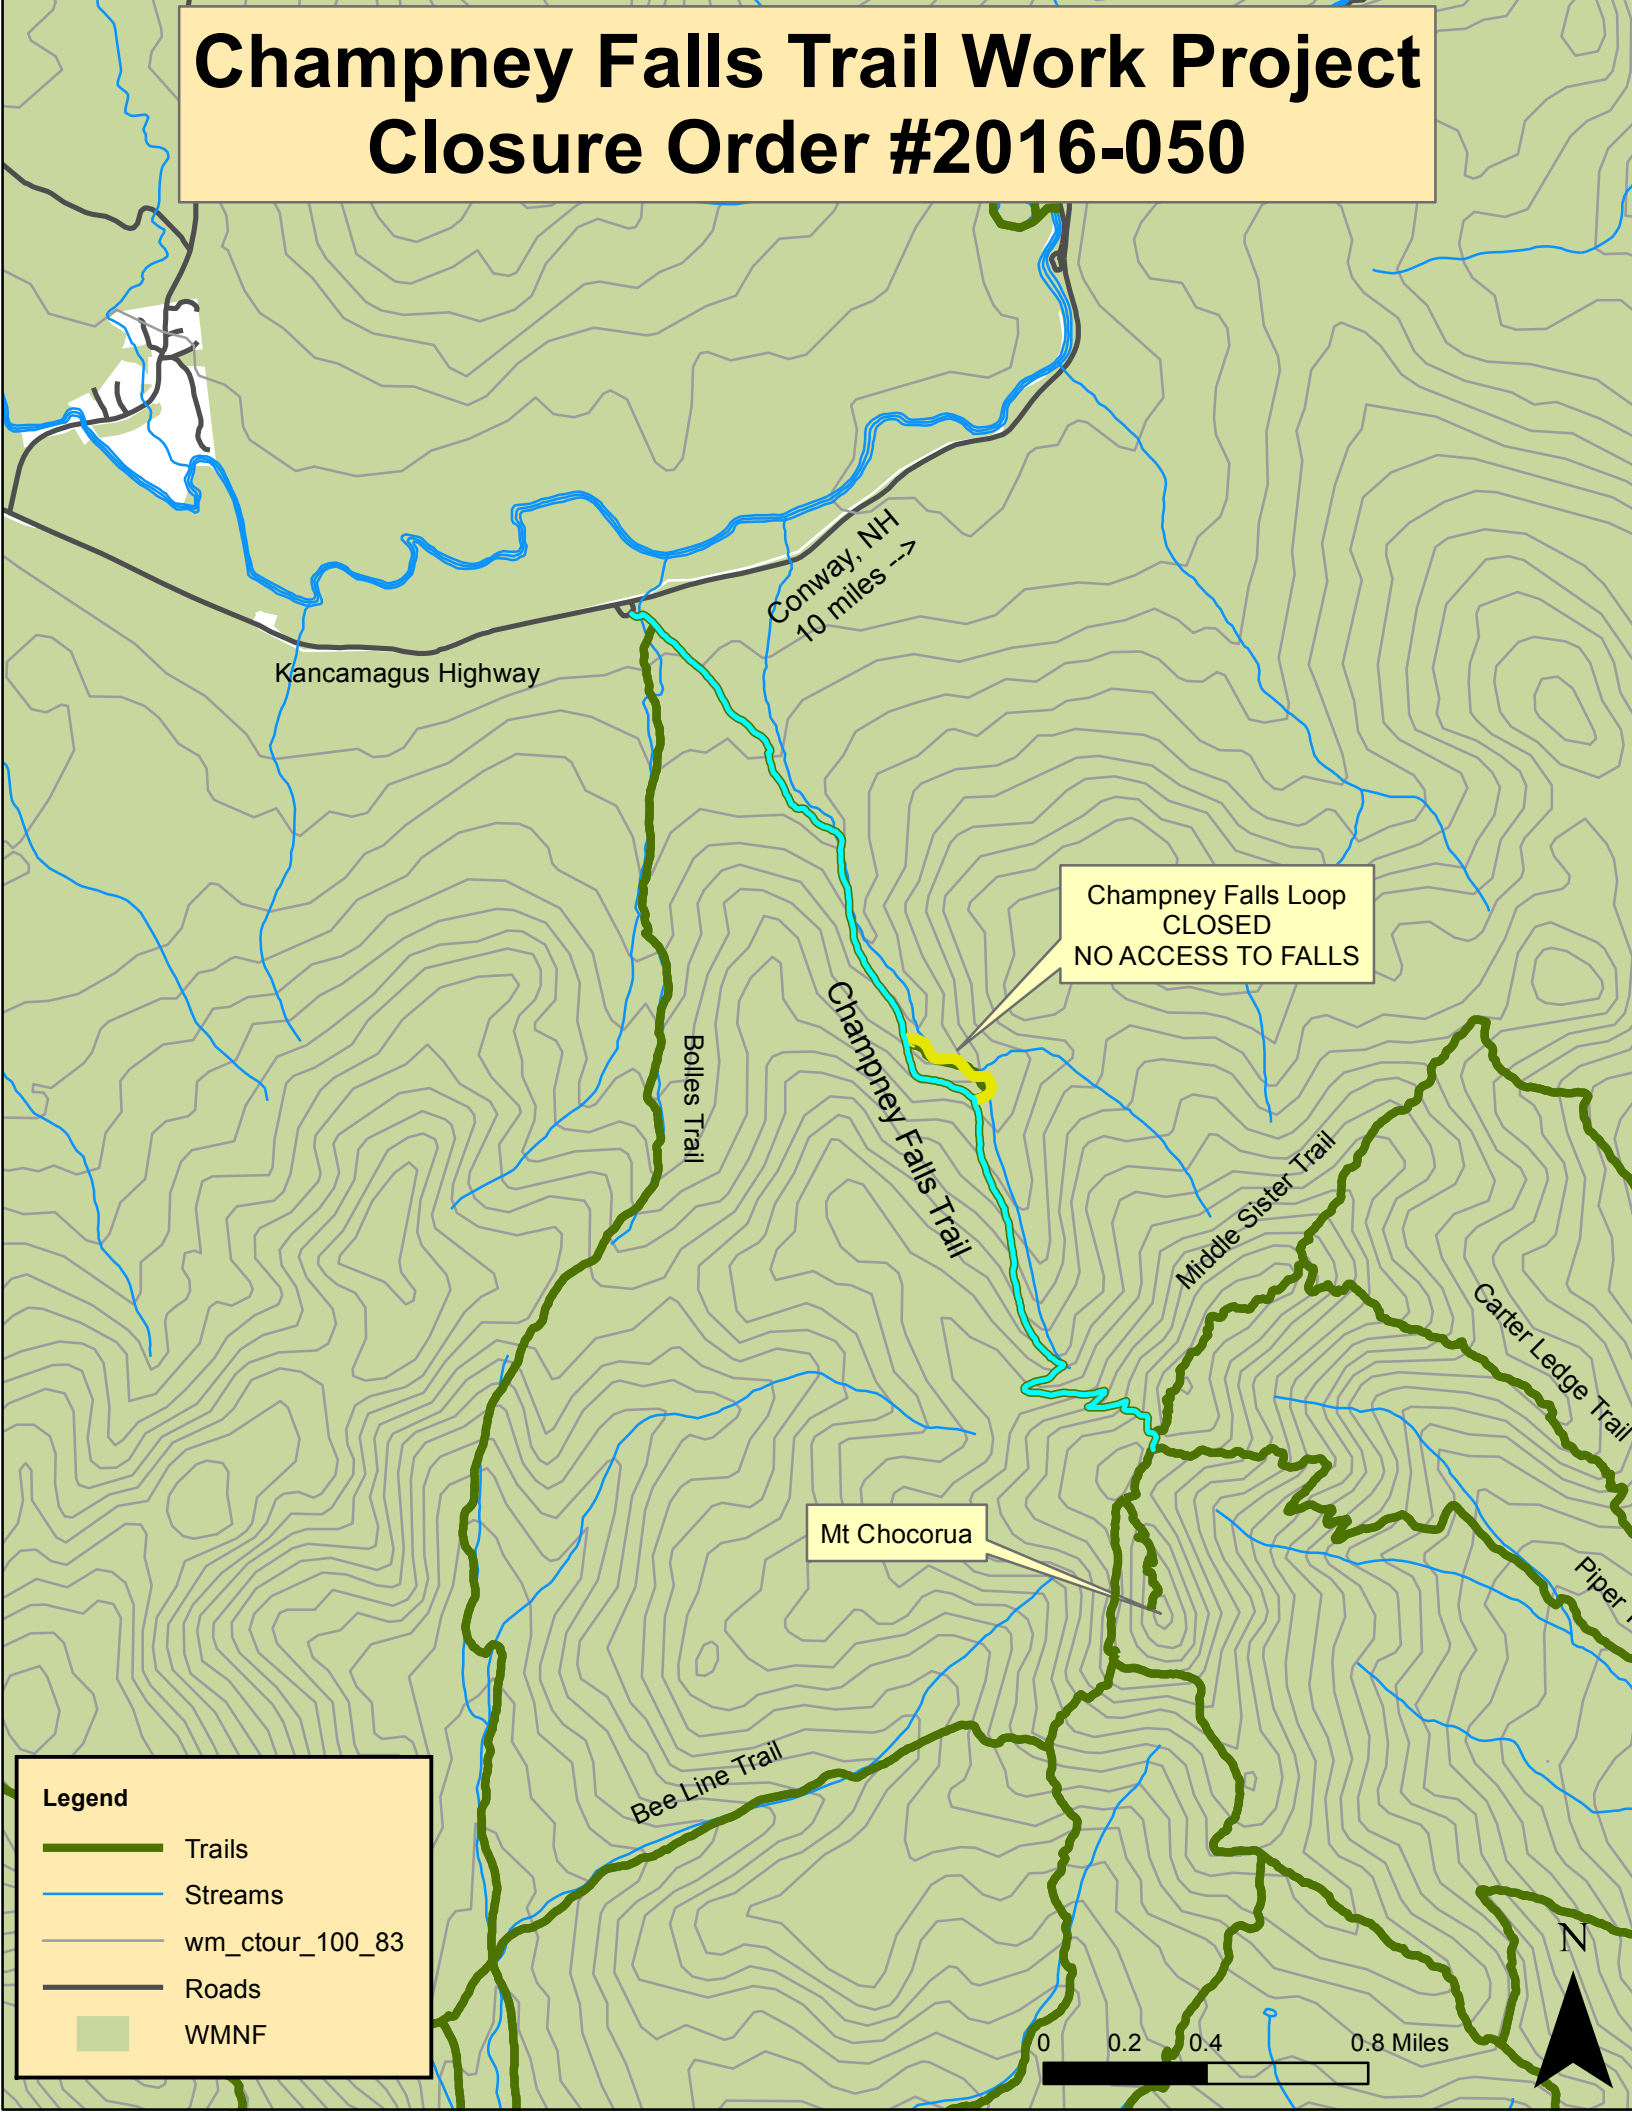

# Champney Falls Trail Work Project Closure Order #2016-050

Kancamagus Highway

Conway, NH  
10 miles →

Champney Falls Loop  
CLOSED  
NO ACCESS TO FALLS

Bolles Trail

Champney Falls Trail

Middle Sister Trail

Carter Ledge Trail

Piper Trail

Mt Chocorua

Bee Line Trail

**Legend**

- Trails
- Streams
- wm\_ctour\_100\_83
- Roads
- WMNF

0 0.2 0.4 0.8 Miles